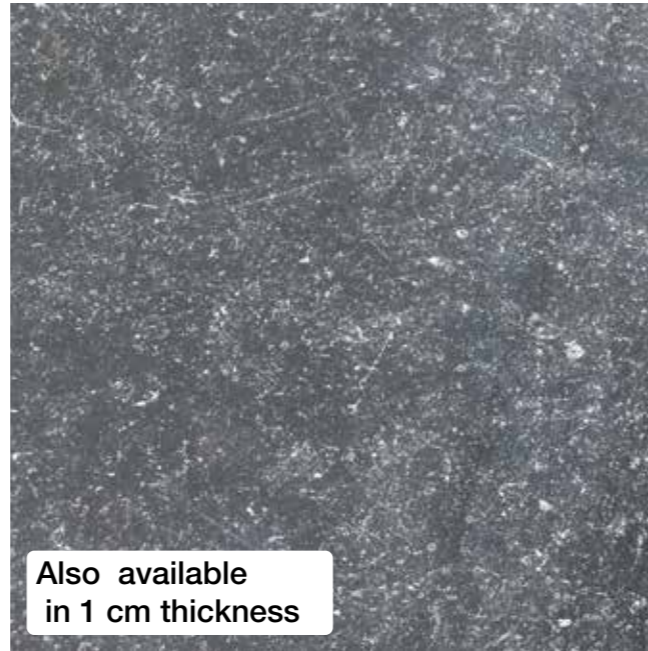

# Belgium

Also available  
in 1 cm thickness

Bluestone - Dark - honed

Also available  
in 1 cm thickness

Bluestone - Dark - Century H

Bluestone - Light - Century H

Bluestone - Scraped