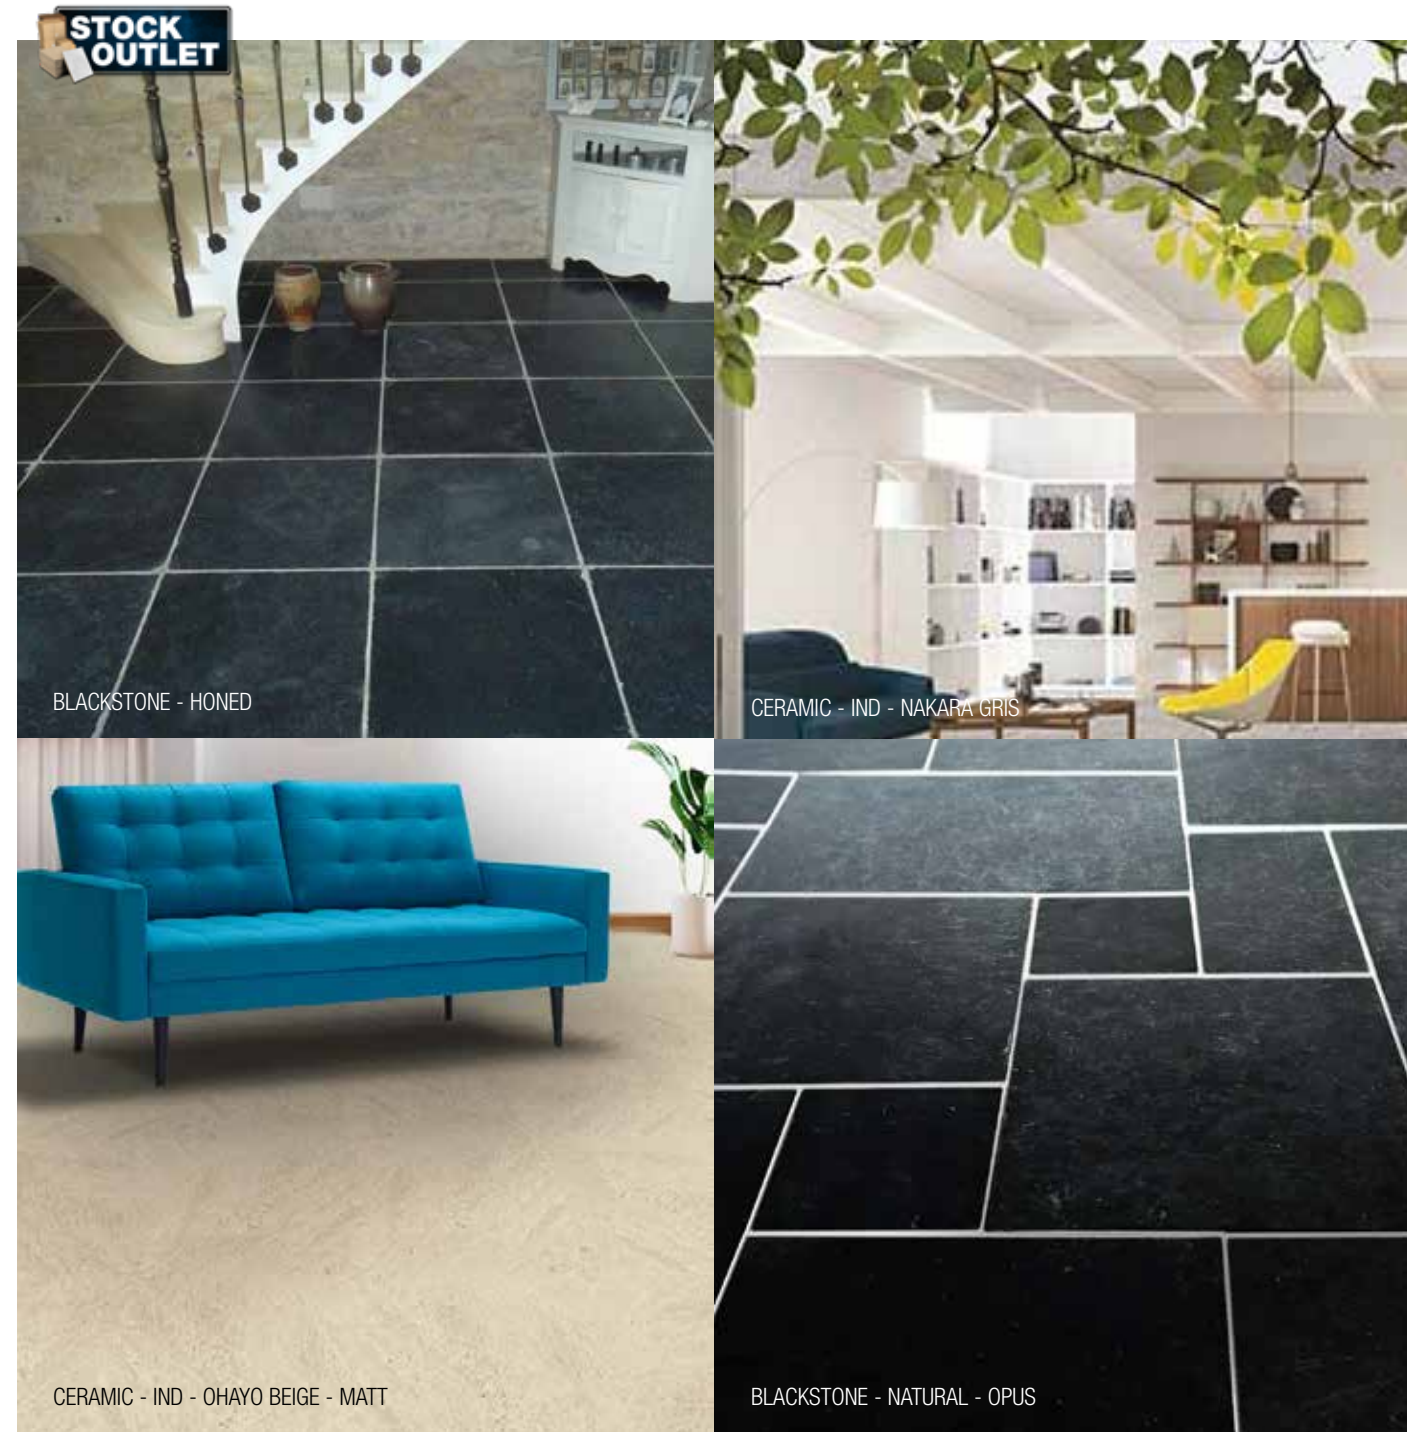

**BLACKSTONE
BROWNSTONE
KERAMIEK**

INDIA

**STOCK
OUTLET**

in stock India

in stock India

in stock India

in stock India

in stock India

in stock India

in stock India

in stock India