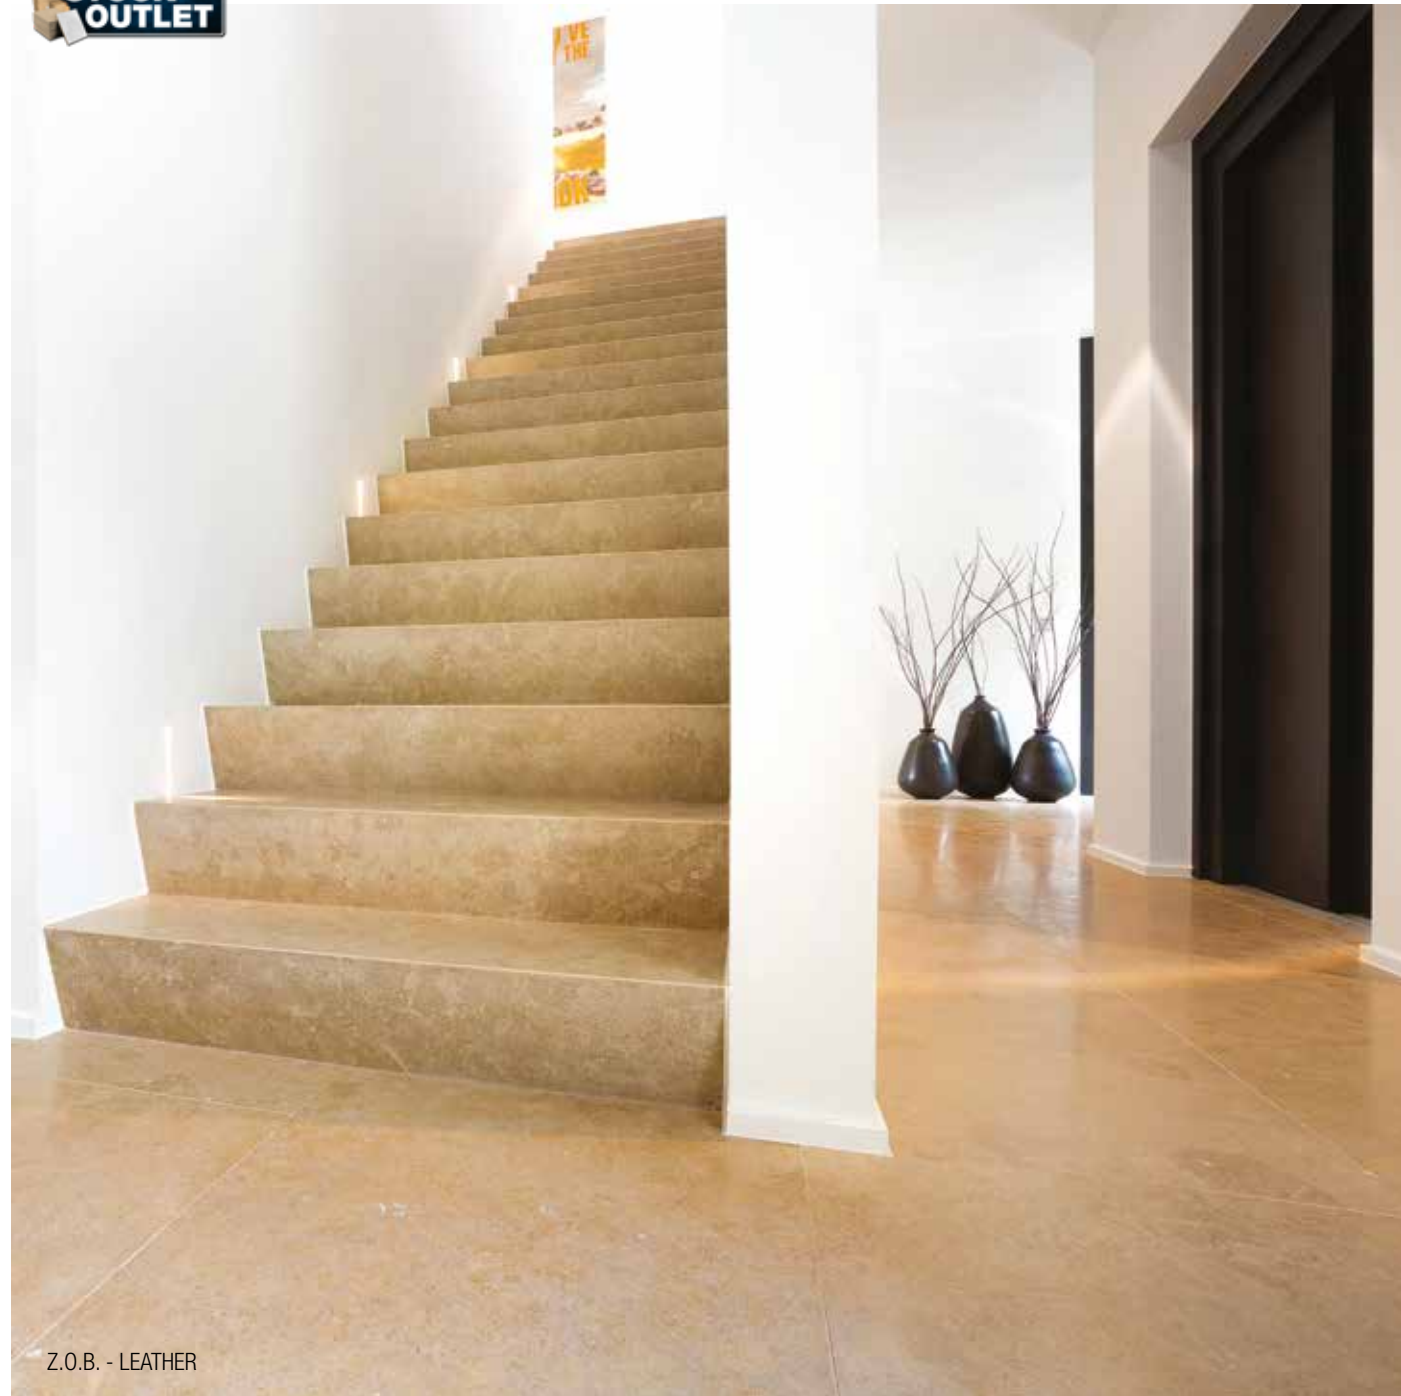

in stock Vietnam

ASIAN BLUE - YL - VICTORIO - 200x200x20

in stock Vietnam

DOLOMITE YELLOW - CENTURY BH - 400x400x25

in stock Vietnam

**KEIEN  
LIMESTONE**

**INDONESIE  
ISRAEL  
MAROKKO**

**STOCK  
OUTLET**