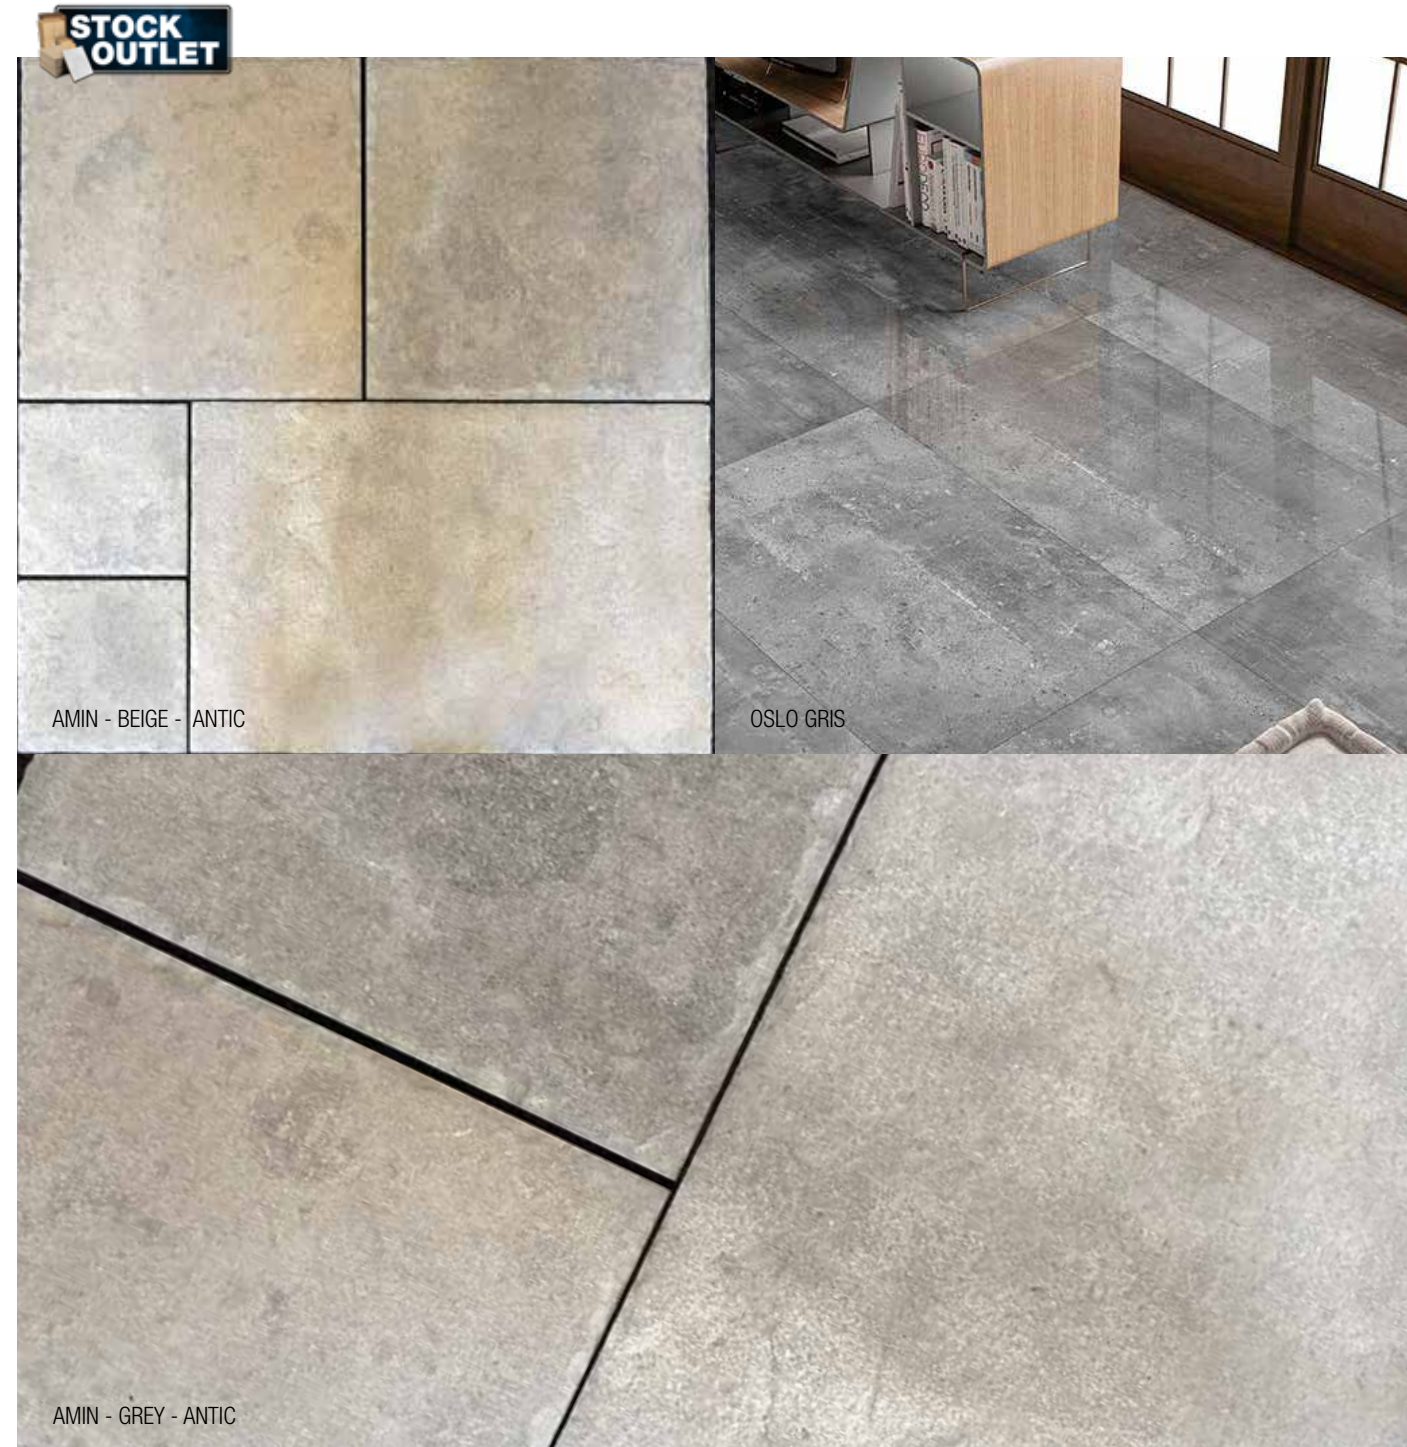

EXTRA

MAROKKO
VIETNAM
INDIA
SPANJE

STOCK
OUTLET

AMIN - BEIGE - ANTIC - OPUS 3,23M² X2

in stock Marokko

AMIN - GREY - ANTIC - 500-610XFLX19

in stock Marokko

ASIAN BLUE - YL - CALIMA - 600x600x25

in stock Vietnam

BASALT - CENTURY H - 200x200x20

in stock India

BLACKSTONE - HERITAGE - H/C - 900x600x20

in stock India

BLACKSTONE - HONED - 1000x1000x25

in stock India

CERAMIC - ESP - MEMPHIS SILVER - MULTIFORMATO

in stock Spanje

CERAMIC - IND - OSLO GRIS - POL - 800X1200X10

in stock India

CERAMIC - IND - OSLO OCRE - MATT - 1200X1800X10

in stock India